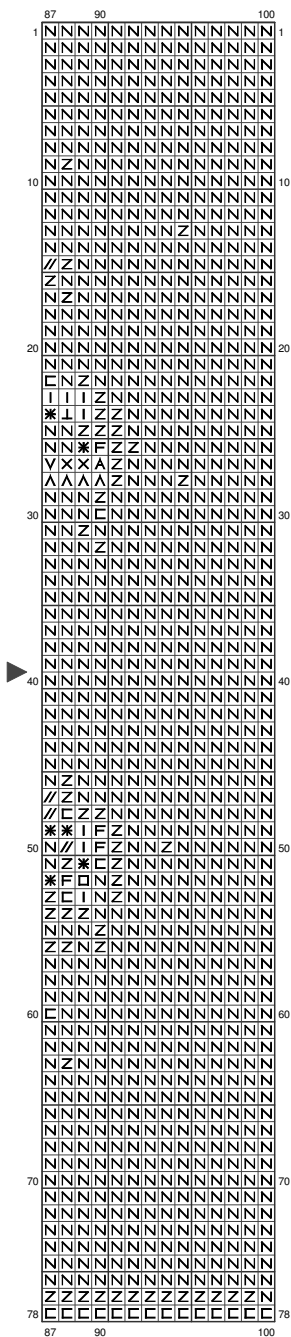

Merry Christmas

(This chart is printed using KG-Chart LE for Cross Stitch.)

Stitch Count: 100w x 78h
 Cloth: Linen Cloth's Color: White
 Finished Size: 5.2 cm x 4.1 cm
 (48 ct./inch)

Total 25 Colors

Color Table (DMC)

Cross Stitch

	310	(187 ct)
	939	(252 ct)
	815	(346 ct)
	3371	(108 ct)
	898	(152 ct)
	3777	(181 ct)
	780	(191 ct)
	936	(130 ct)
	937	(107 ct)
	610	(100 ct)
	434	(85 ct)
	987	(95 ct)
	3790	(117 ct)
	3347	(116 ct)
	522	(106 ct)
	355	(640 ct)
	347	(3449 ct)
	3721	(266 ct)
	3862	(141 ct)
	3830	(257 ct)
	3712	(179 ct)
	612	(139 ct)
	152	(193 ct)
	524	(109 ct)
	739	(154 ct)